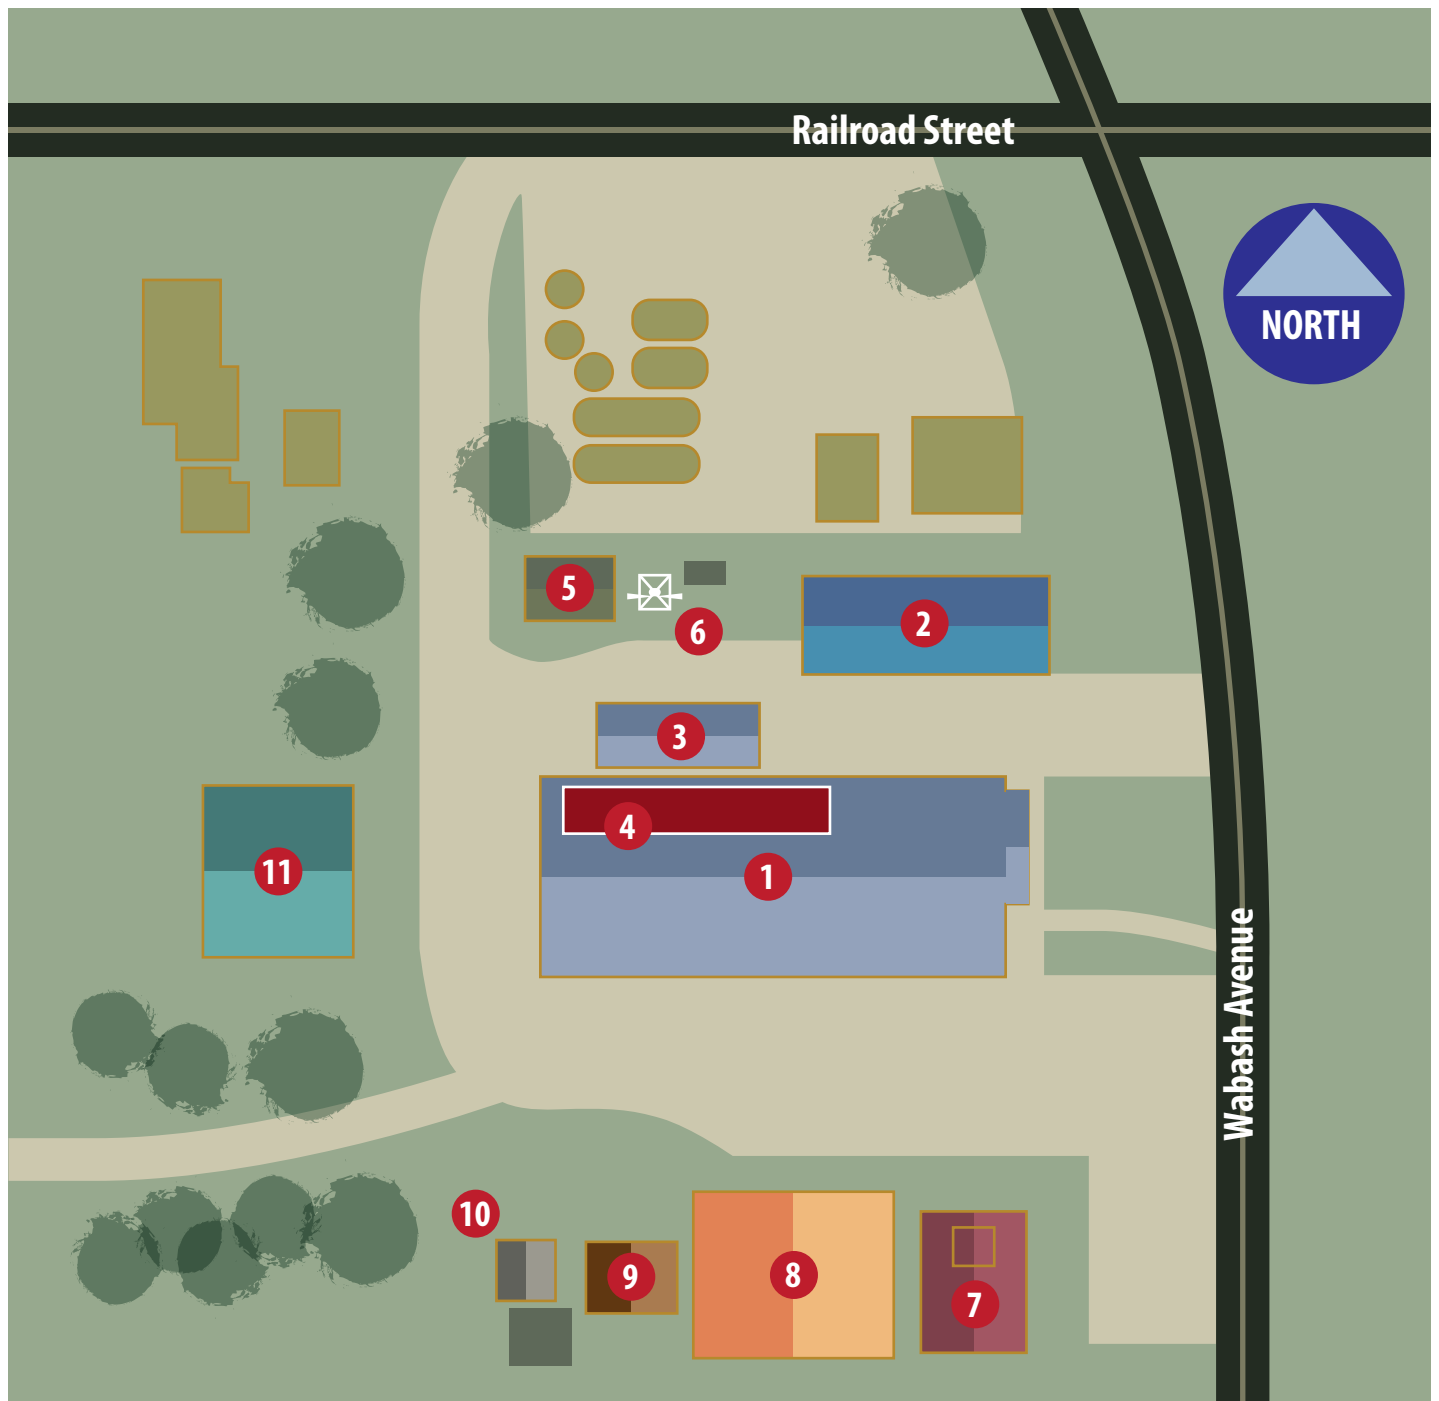

Wakarusa Historical Society

MUSEUM COMPLEX

Map Key

- | | |
|--|--------------------------------|
| 1. Main Building | 7. The Little Red School House |
| 2. Train Depot | 8. The Fire House |
| 3. Dr. Wagner-Clay Office | 9. Dean's Tool Shed |
| 4. Norfolk & Western Caboose & Passenger Car | 10. The Blacksmith's Shop |
| 5. Grandma's Haus | 11. Bird's Eye Museum |
| 6. Windmill | |